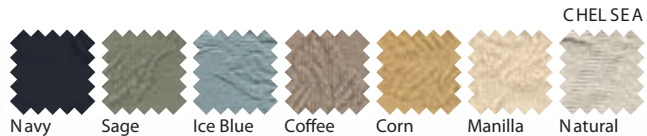

SPECIAL OFFERS

	WAS
Wingchair	e 997
Cuddle	e 1,598
2 Seater	e 1,998
2+ Seater	e 2,218
3 Seater	e 2,443
3+ Seater	e 2,715

Prices quoted are for loose covers in Chelsea fabric range. Costs will vary depending on fabric chosen. See staff for further details.

STRUCTURAL GUARANTEE
10 YEAR
GUARANTEE

WATERFORD

	NOW
	e 795
	e 1,298
	e 1,620
	e 1,794
	e 1,974
	e 2,193

Wingchair	2 Seater	3 Seater
87cm W 84cm D 107cm H	158cm W 99cm D 89cm H	211cm W 99cm D 89cm H
Cuddle	2+ Seater	3+ Seater
117cm W 99cm D 89cm H	183cm W 99cm D 89cm H	254cm W 99cm D 89cm H