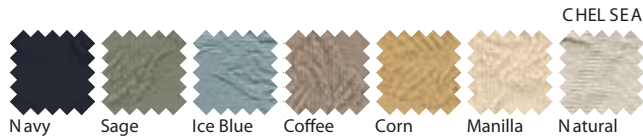

# SPECIAL OFFERS

STRUCTURAL GUARANTEE  
5 YEAR  
STRUCTURAL GUARANTEE

PARIS

NOW  
e 788  
e 1,076  
e 1,224  
e 1,369

WAS  
e 1,042  
e 1,426  
e 1,622  
e 1,814

Prices quoted are in Chelsea fabric range.  
Costs will vary depending on fabric chosen.  
See staff for further details.