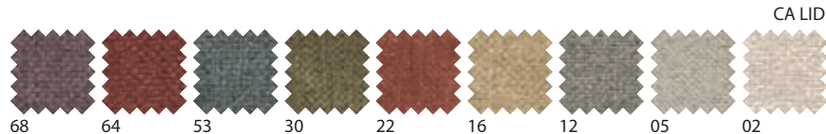

SPECIAL OFFERS

	WAS
Armchair	e 1,425
2 Seater	e 1,699
2+ Seater	e 1,970
3 Seater	e 2,330
2 Seater Sofabed	e 2,158
2+ Seater Sofabed	e 2,448
3 Seater Sofabed	e 2,825

Prices quoted are in Calid fabric.
Costs will vary depending on fabric chosen.
See staff for further details.

STRUCTURAL GUARANTEE
10 YEAR
STRUCTURAL GUARANTEE

ODEON

NOW
€ 1,077
€ 1,287
€ 1,470
€ 1,724
€ 1,640
€ 1,853
€ 2,137

Armchair
97cm W 94cm D 92cm H
2 Seater
142cm W 94cm D 92cm H

2+ Seater
168cm W 94cm D 92cm H
3 Seater
196cm W 94cm D 92cm H