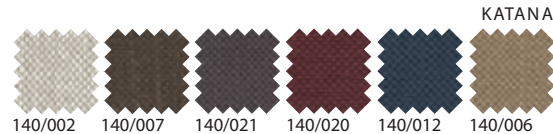

## DOMINO

	WAS
Armchair	e 1,263
2 Seater	e 1,845
2+ Seater	e 2,128
3 Seater	e 2,295

	NOW
	e 995
	e 1,475
	e 1,695
	e 1,829

Prices quoted are for loose covers in **Katana** fabric range. Costs will vary depending on fabric chosen. See staff for further details.